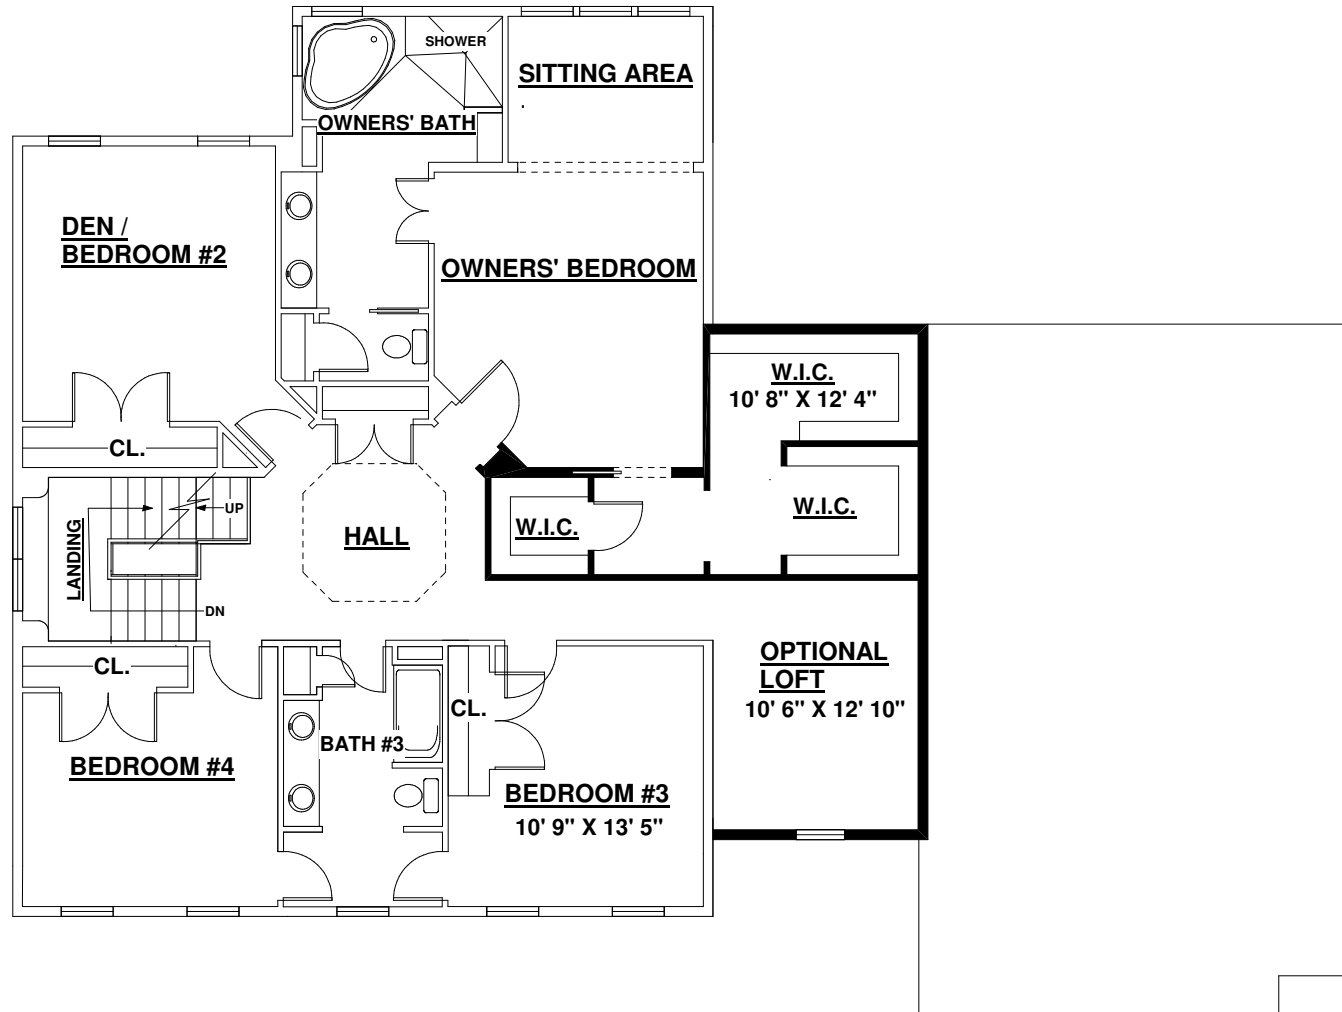

COLTSFOOT

Fairville Model - Classic

First Floor

Approx. 1835 square feet

COLTSFOOT

Fairville Model - Classic

Second Floor - 4 Bedroom / Loft

Approx. 1834 square feet