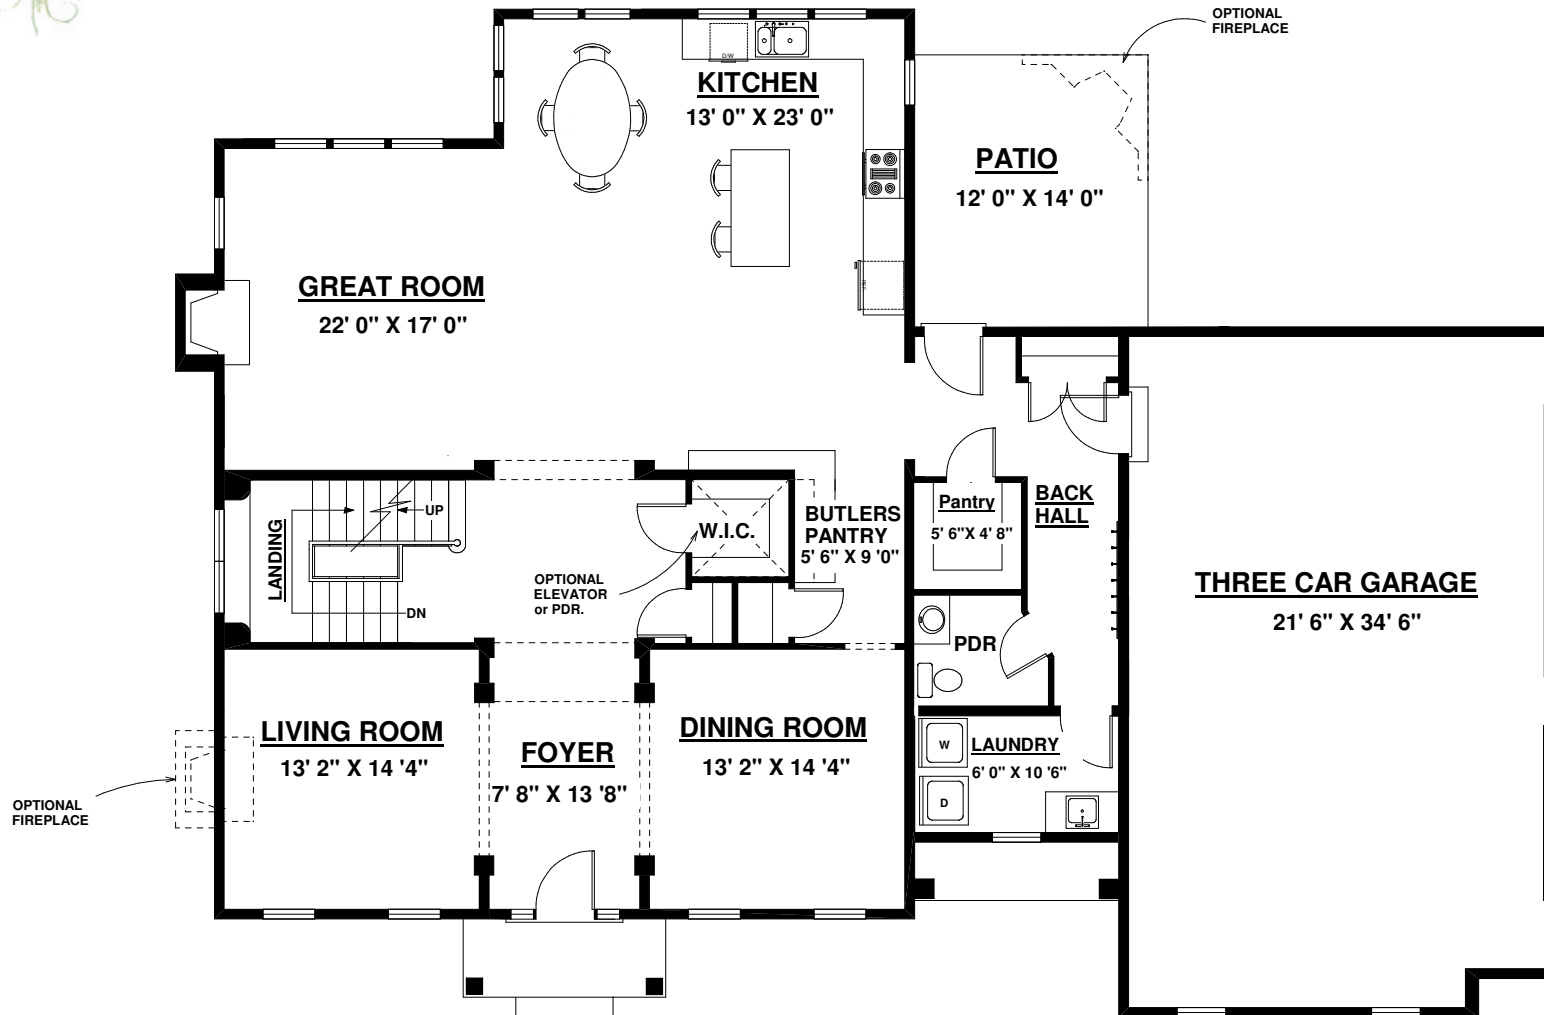

COLTSFOOT

Fairville Model - Classic

First Floor

Approx. 1835 square feet

COLTSFOOT

Fairville Model - Classic

Second Floor - 4 Bedroom / Loft

Approx. 1834 square feet